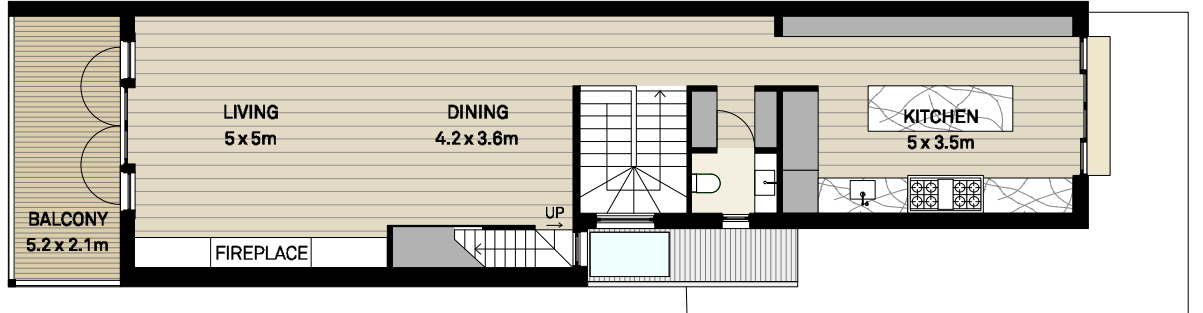

5. LOFT LEVEL

4. LIVING LEVEL

3. BEDROOM LEVEL

2. GARDEN LEVEL

1. LAUNDRY / DRYING ROOM / MEDIA

G. GARAGE LEVEL

- ☒ Lift
- Built in cupboards
- Oak Floors

114 KIRRIBILLI AVE, KIRRIBILLI

TOTAL INTERNAL AREA 262sqm
INCLUDING COURTYARD AND BALCONIES 356sqm