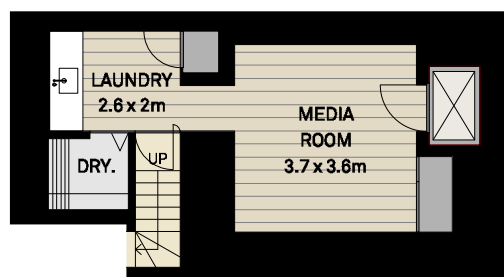

5. LOFT LEVEL

4. LIVING LEVEL

3. BEDROOM LEVEL

2. GARDEN LEVEL

1. LAUNDRY / DRYING ROOM / MEDIA

G. GARAGE LEVEL

- ☒ Lift
- Built in cupboards
- Oak Floors

114 KIRRIBILLI AVE, KIRRIBILLI

TOTAL INTERNAL AREA 262sqm
INCLUDING COURTYARD AND BALCONIES 356sqm