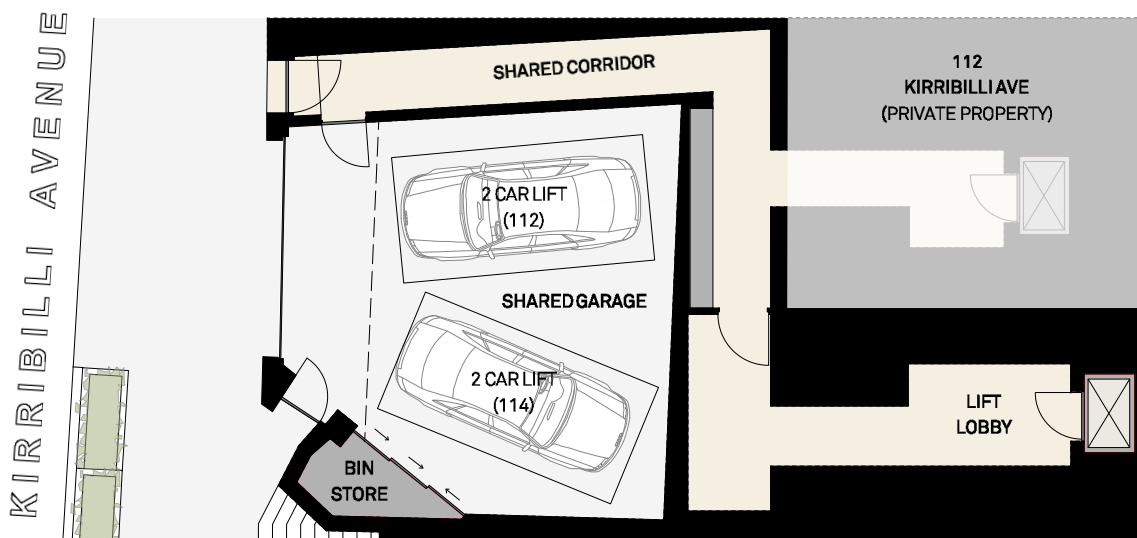

5. LOFT LEVEL

4. LIVING LEVEL

3. BEDROOM LEVEL

2. GARDEN LEVEL

1. LAUNDRY / DRYING ROOM / MEDIA

G. GARAGE LEVEL

- ☒ Lift
- Built in cupboards
- Oak Floors

114 KIRRIBILLI AVE, KIRRIBILLI

TOTAL INTERNAL AREA 262sqm
INCLUDING COURTYARD AND BALCONIES 356sqm