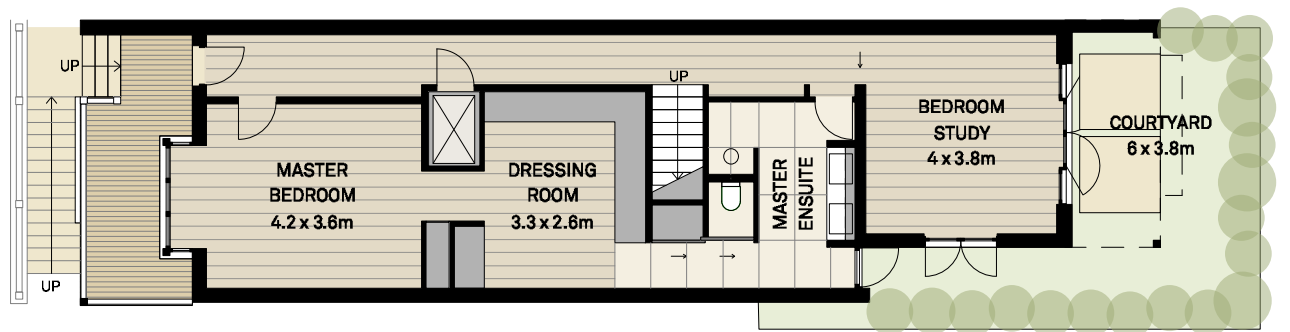

5. LOFT LEVEL

4. LIVING LEVEL

3. BEDROOM LEVEL

2. GARDEN LEVEL

1. LAUNDRY / DRYING ROOM / MEDIA

G. GARAGE LEVEL

- ☒ Lift
- Built in cupboards
- Oak Floors

114 KIRRIBILLI AVE, KIRRIBILLI

TOTAL INTERNAL AREA 262sqm
INCLUDING COURTYARD AND BALCONIES 356sqm