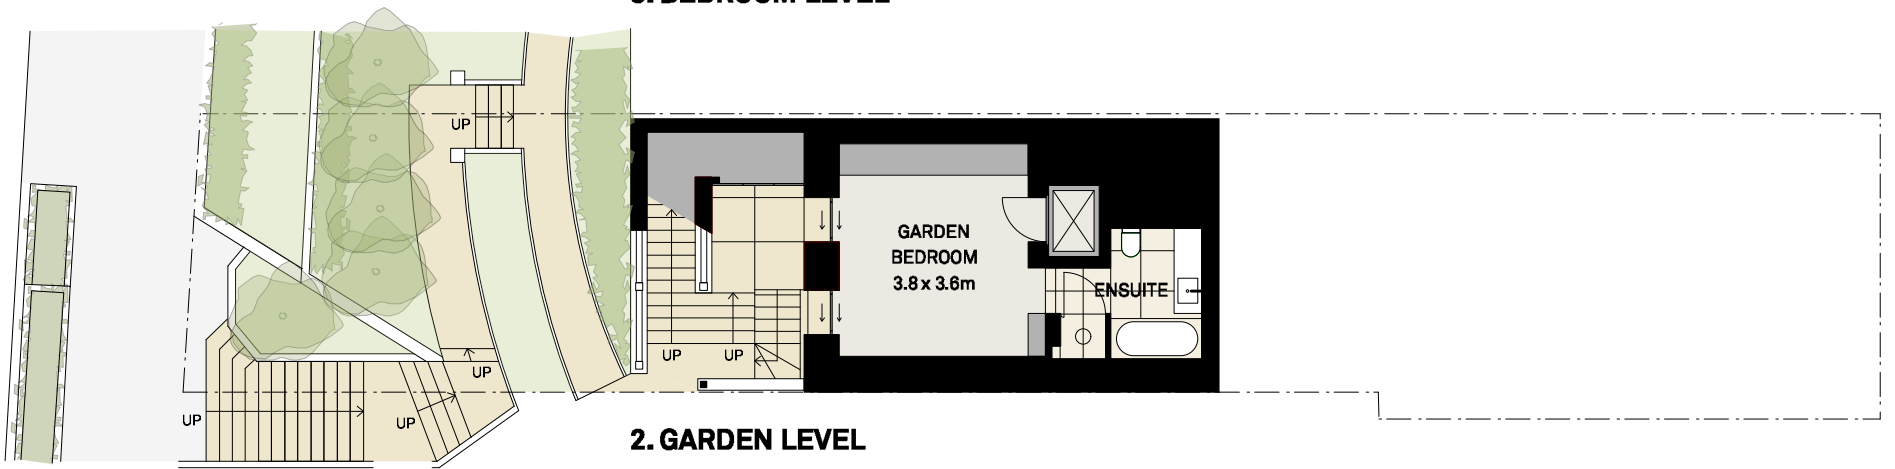

2. GARDEN LEVEL